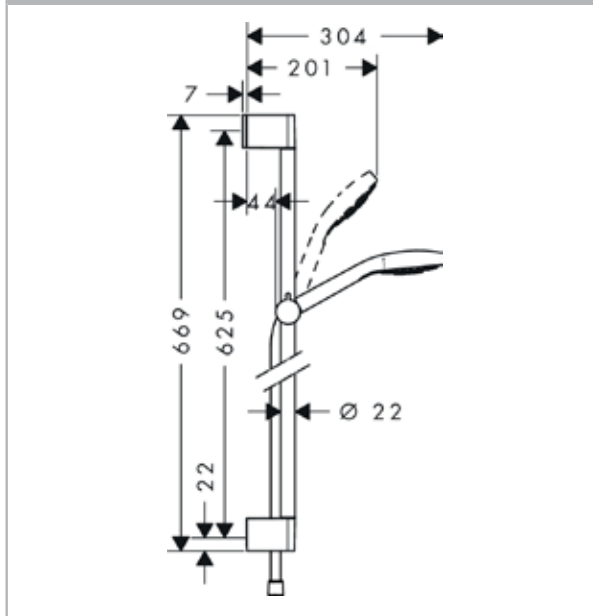

Scale drawing